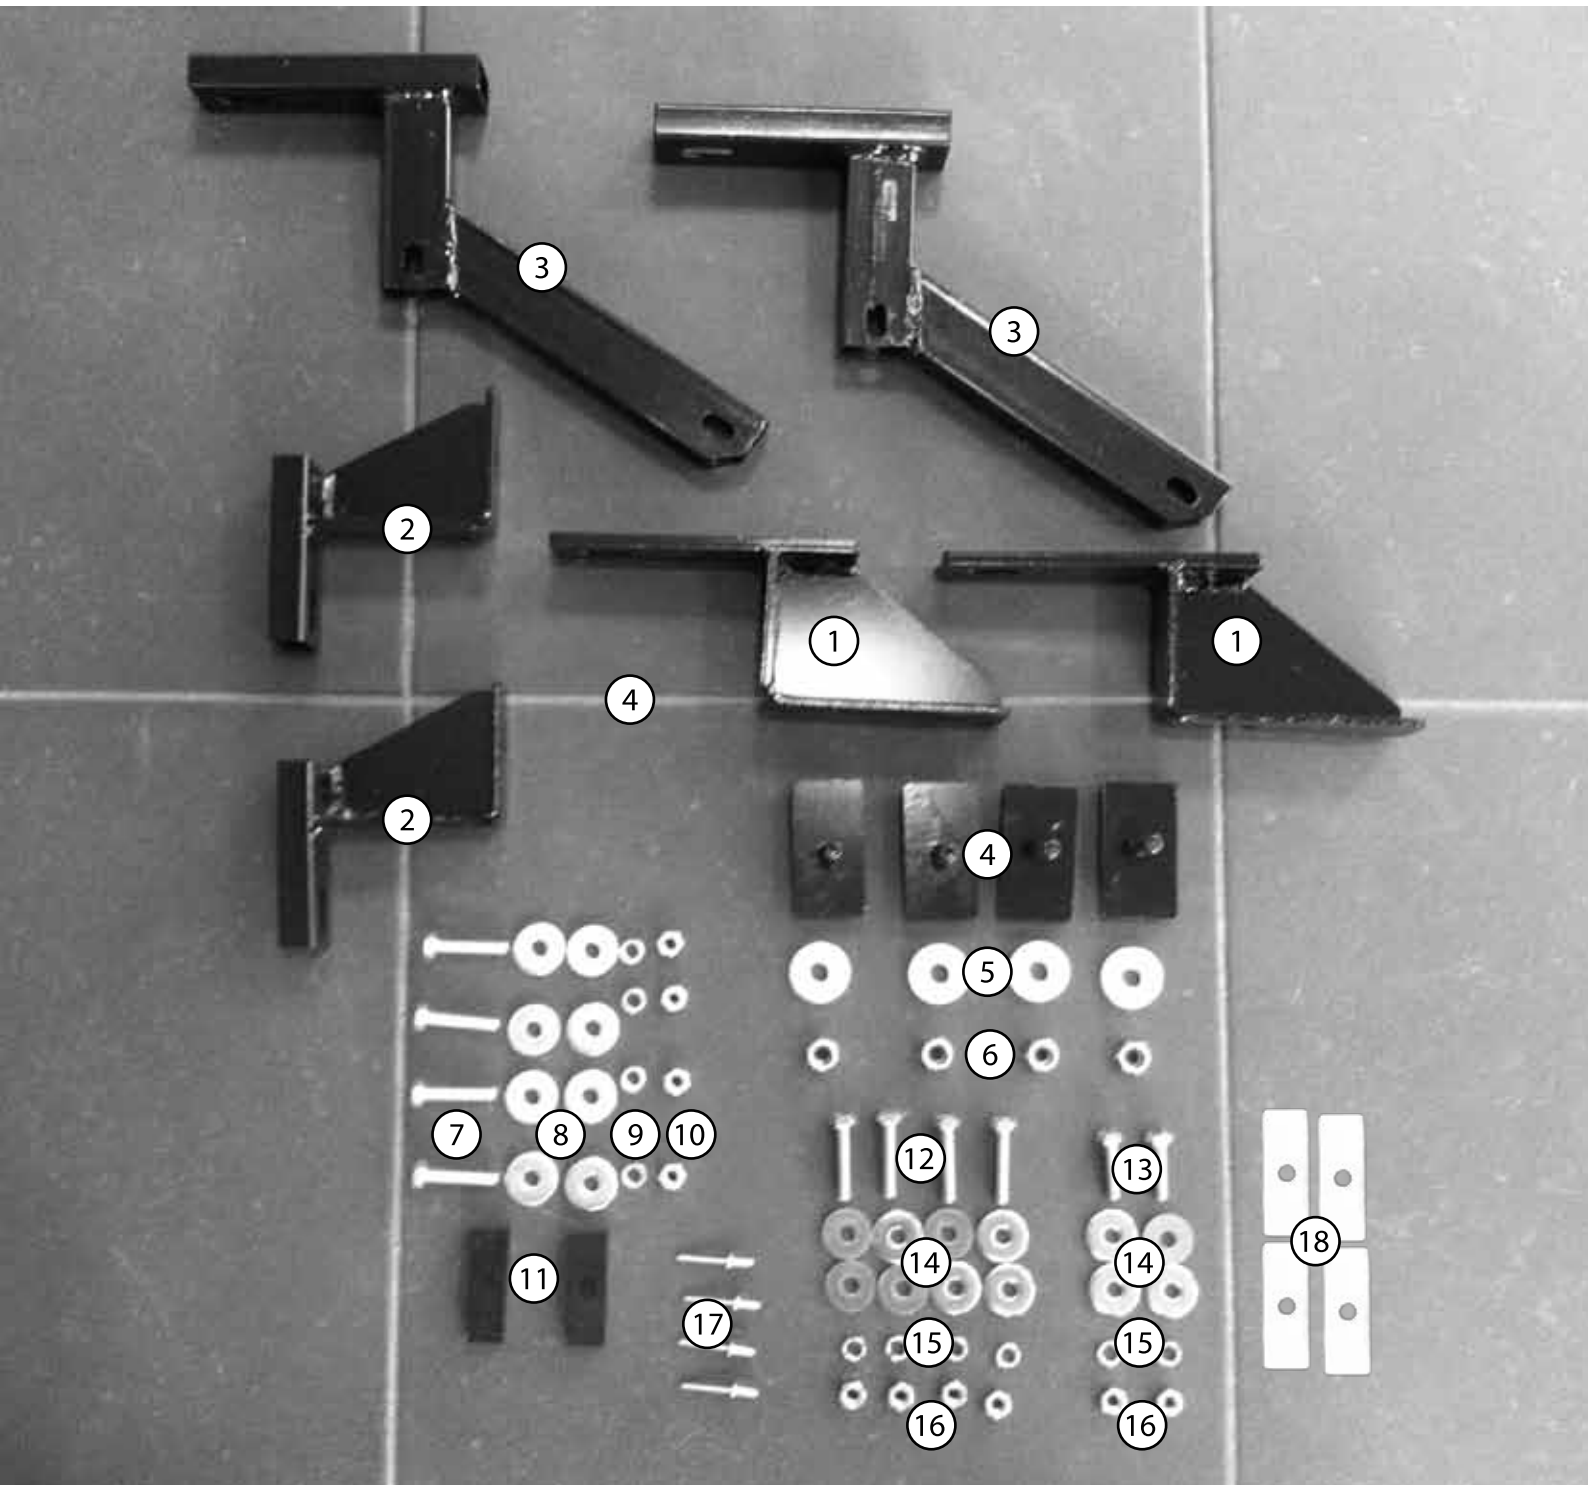

Mounting instructions: Sidebar series GM/GC/BM/BC/RM/RC

# Opel Movano Renault Master Nissan NV400

SW17 ( 46Nm )

SW13 ( 23Nm )

60 Min.

Version: 1.04 October 2013

- |   |                                       |    |                                   |
|---|---------------------------------------|----|-----------------------------------|
| 1 | Front bracket                         | 10 | M8 Nut                            |
| 2 | Rear bracket                          | 11 | Plastic Spacer ( left side only ) |
| 3 | Middle bracket ( Only longwheelbase ) | 12 | M8x40 Stainless Bolt              |
| 4 | Big plate M10                         | 13 | M8x30 Stainless Bolt              |
| 5 | M10 Washer                            | 14 | M8 Stainless Washer               |
| 6 | M10 Nut                               | 15 | M8 Stainless Spring Washer        |
| 7 | M8x40 Bolt                            | 16 | M8 Stainless Nut                  |
| 8 | M8 Washer                             | 17 | 4x12 Nail ( BM/BC Series only )   |
| 9 | M8 Spring Washer                      | 18 | M8 Plate                          |