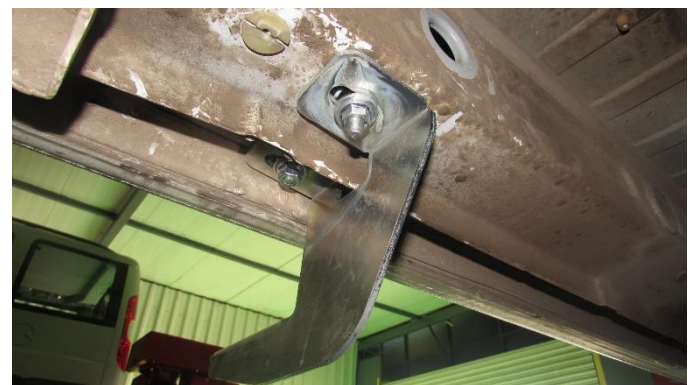

4015-23-29-30 VOLKSWAGEN T5

SWB LWB 2004-PRESENT

CODE : 4015-4023-4029-4030

PRODUCT : 850 - AB-NS

ser.nr:

ITEM	PART NAME	QTY
1	4015850F0	2
2	4015850FC0	2
3	4015850FC0 PASSENGER	1
4	4015850F0 PASSENGER	1
5	HTC 226 - M8X30 (4X10X37)	2
6	HTC 240 - M10X30 (5X34X60)	1
7	HTC 262 - M10X30 (5X15X60)	6
8	HTC 230 - M10x25	1
9	HTC 271 - CLIPS (M8)	3
10	HTC 294 - M8X25 (Ø4X80)	1
11	HTC 269 - CLIPS (M10)	8
12	DIN 6923 FLANGE NUT - M10	8
13	DIN 6923 FLANGE NUT - M8	3

PASSENGER SIDE

Disassemble the plastic bottom plate if present.

PASSENGER SIDE

PASSENGER SIDE

DRIVER SIDE

DRIVER SIDE

DRIVER SIDE

Install the plastic bottom plate and cut away the pieces of the plate where the mounting brackets are placed.