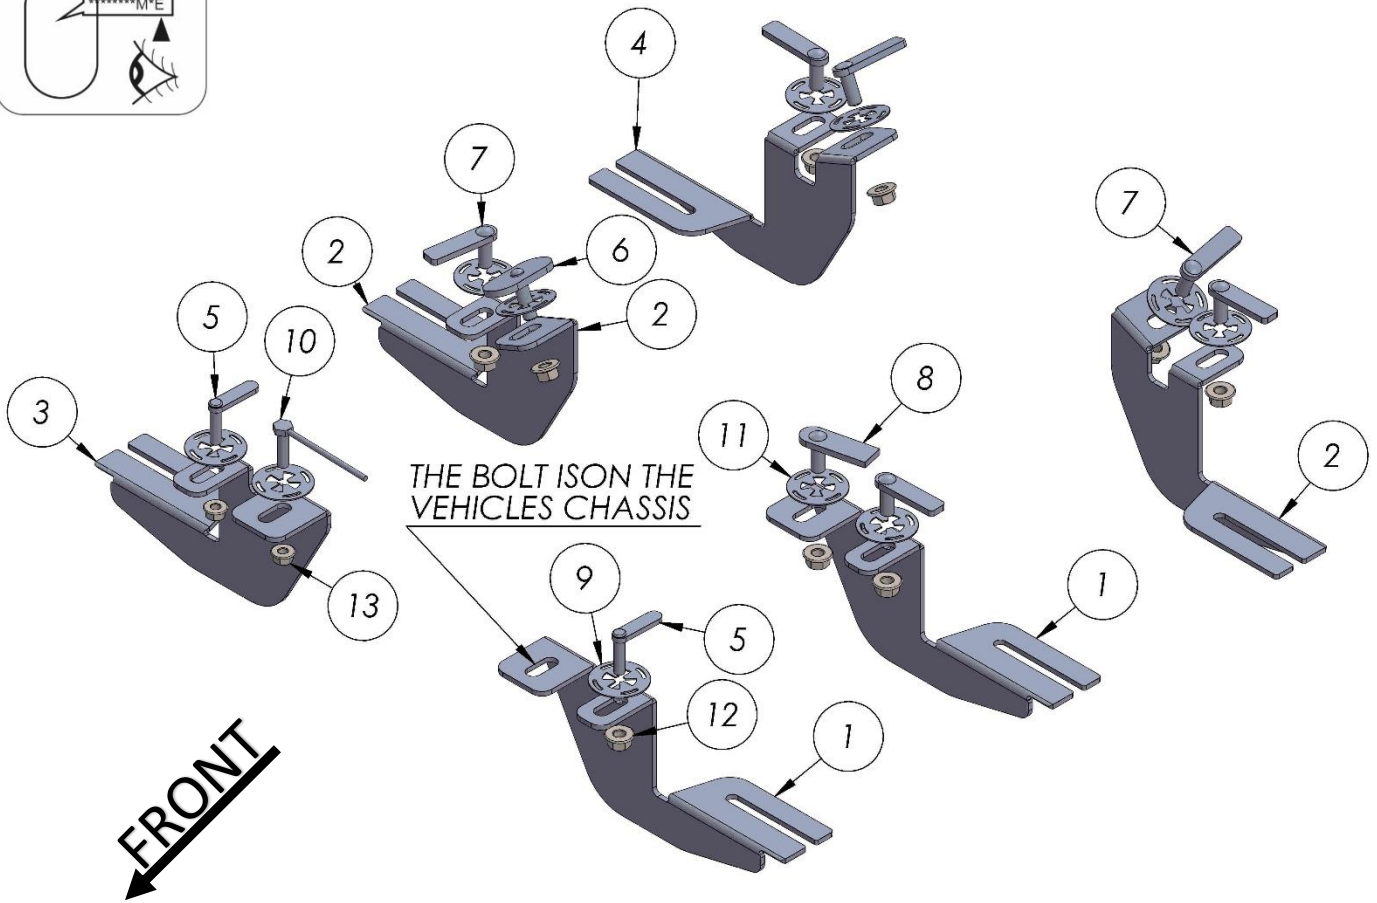

4015-23-29-30 VOLKSWAGEN T5

SWB LWB 2004-PRESENT

CODE : 4015-4023-4029-4030

PRODUCT : 850 - AB-NS

ser.nr:

ITEM	PART NAME	QTY
1	4015850F0	2
2	4015850FC0	2
3	4015850FC0 PASSENGER	1
4	4015850F0 PASSENGER	1
5	HTC 226 - M8X30 (4X10X37)	2
6	HTC 240 - M10X30 (5X34X60)	1
7	HTC 262 - M10X30 (5X15X60)	6
8	HTC 230 - M10x25	1
9	HTC 271 - CLIPS (M8)	3
10	HTC 294 - M8X25 (Ø4X80)	1
11	HTC 269 - CLIPS (M10)	8
12	DIN 6923 FLANGE NUT - M10	8
13	DIN 6923 FLANGE NUT - M8	3

PASSENGER SIDE

Disassemble the plastic bottom plate if present.

PASSENGER SIDE

PASSENGER SIDE

DRIVER SIDE

DRIVER SIDE

DRIVER SIDE

Install the plastic bottom plate and cut away the pieces of the plate where the mounting brackets are placed.

4015-23-29-30 VOLKSWAGEN T5

SWB LWB 2004-PRESENT