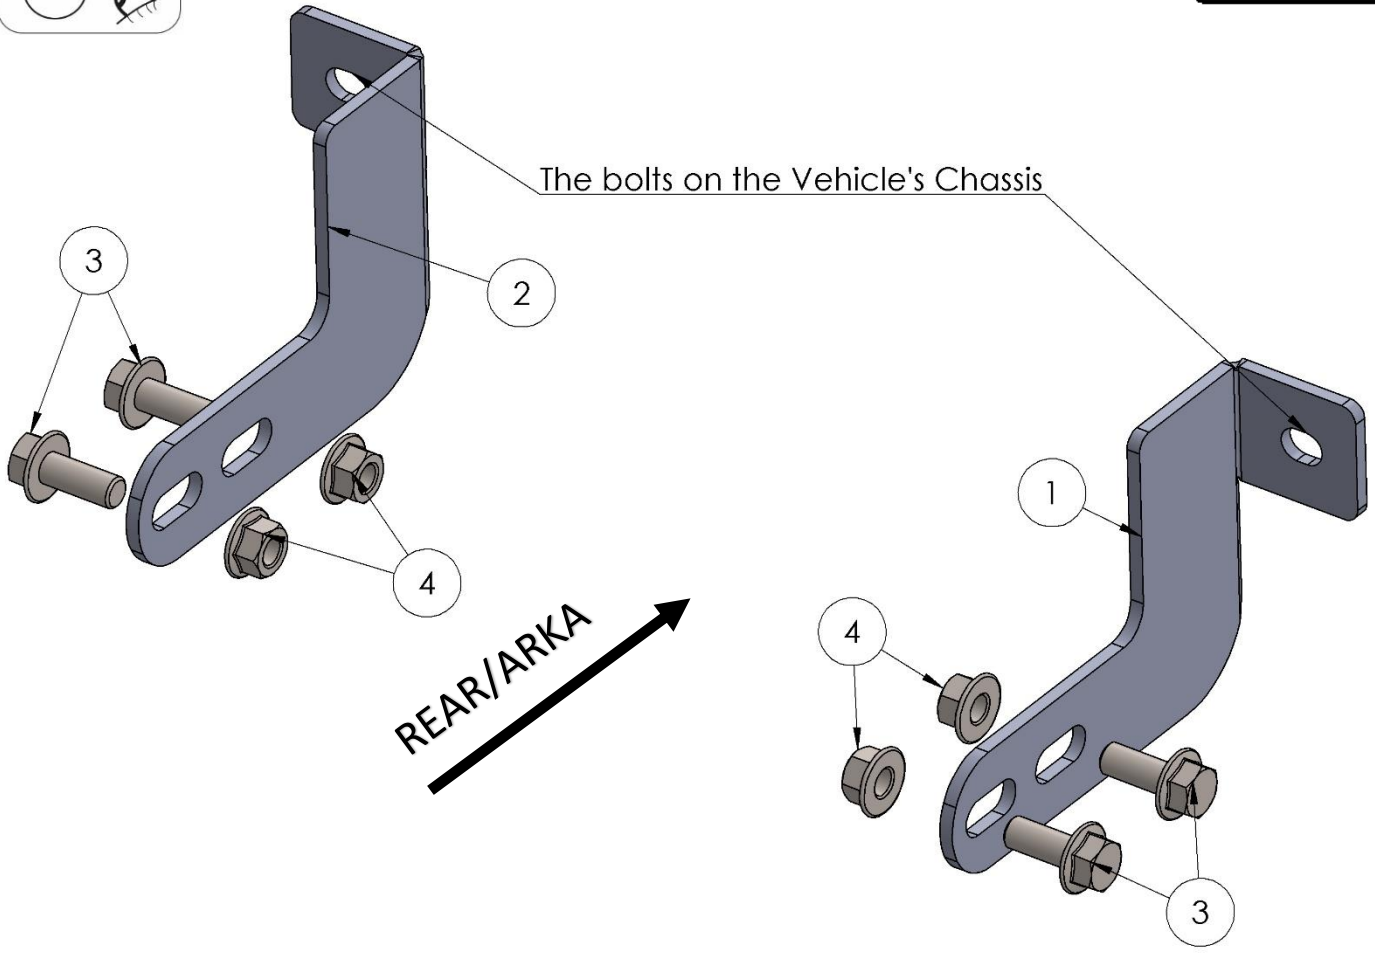

5227 – CITROEN JUMPY (LWB) 2017 – PRESENT

&

5124 - PEUGEOUT EXPERT 2017 - PRESENT

PRODUCT/ÜRÜN : 602 – AK002

ser.nr. 

M6 = 10 Nm
M8 = 25 Nm
M10 = 50 Nm

ITEM NO.	PART NUMBER	QTY.
1	5124602F0B Passenger	1
2	5124602F0B Driver	1
3	M10x25 Flange Bolt	4
4	M10 Flange Nut	4